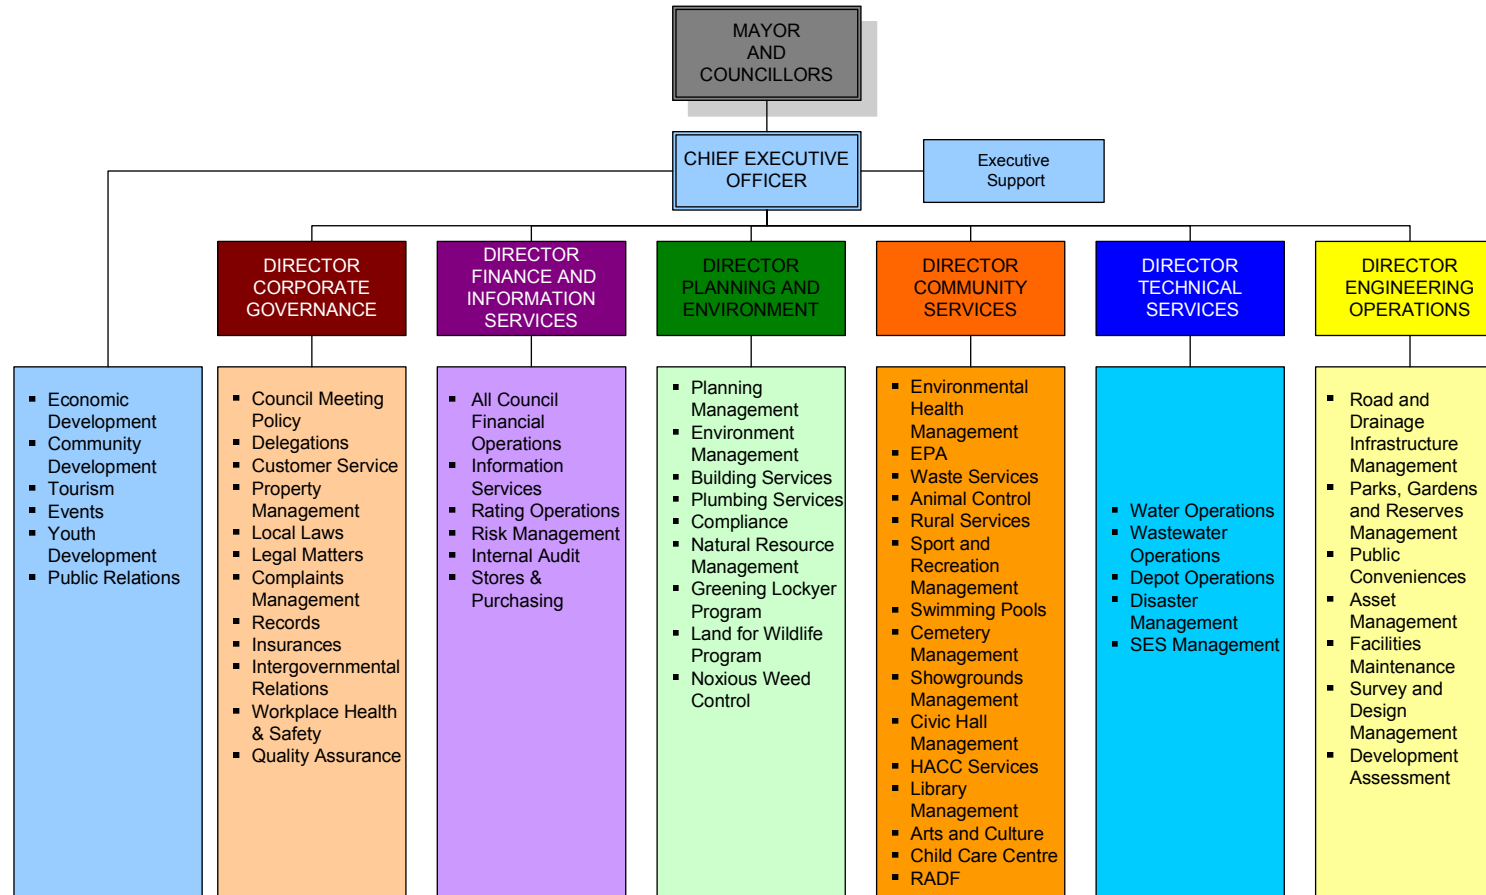

Lockyer Valley Regional Council

Interim Executive Organisation Chart

Lockyer Valley Regional Council

Interim Executive Organisation Chart