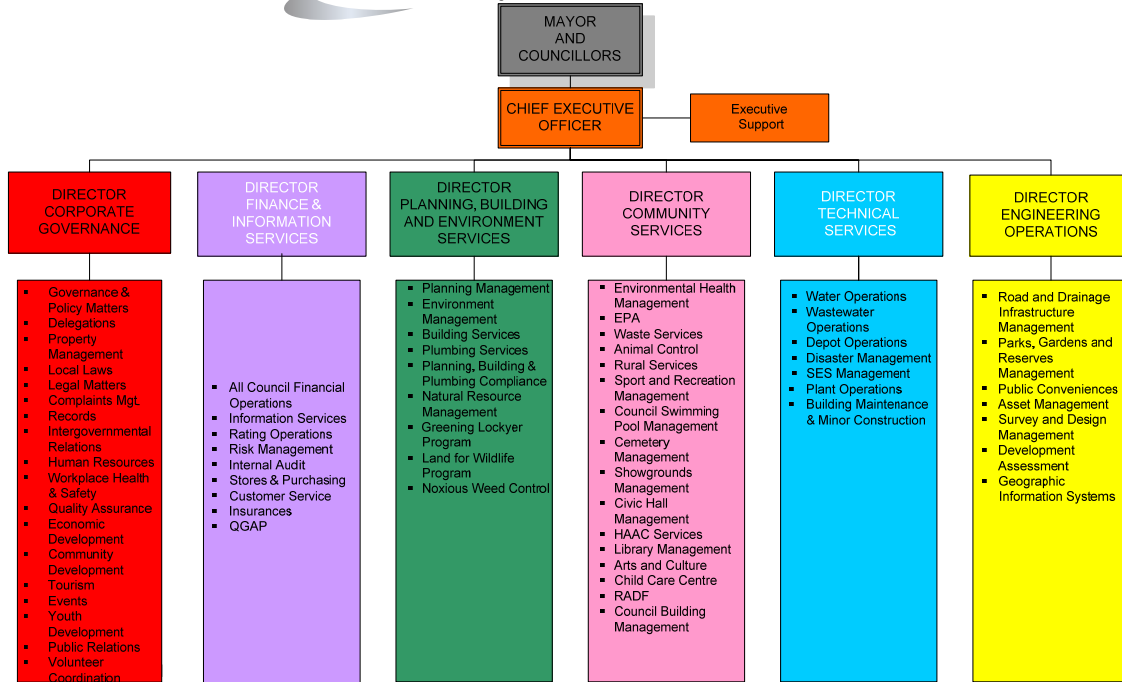

Lockyer Valley Regional Council

Organisational Structure

STAFFING LEVELS UNDER THIS STRUCTURE HAVE BEEN CAPPED BY COUNCIL AT A MAXIMUM OF 350